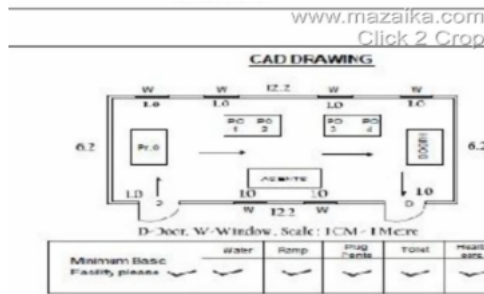

Date: 9/12/2015  
Time: 7:54:16 AM

ELEVATION

Polling Station Front View

Date: 9/12/2015  
Time: 7:54:16 AM

ELEVATION

Cad View

Date: 9/12/2015  
Time: 7:54:16 AM

Key MAP View