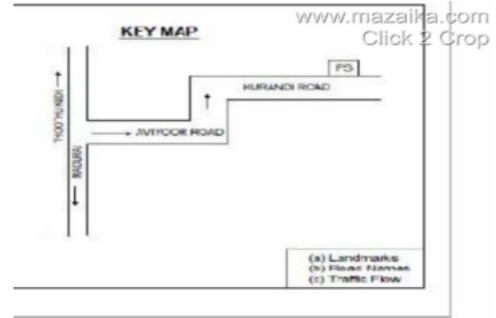

Key MAP View

Date: 9/12/2015
Time: 7:54:16 AM