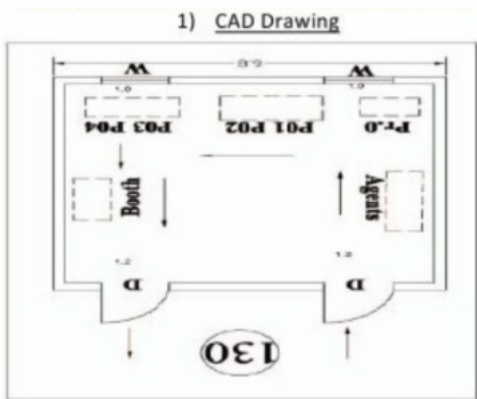

Nazri Naksha

Google Map View

Polling Station Building Front View

Polling Station Front View

Cad View

Key MAP View