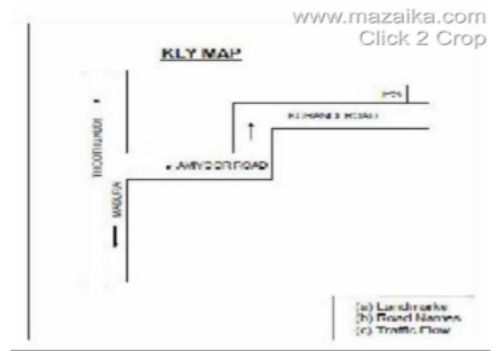

Date: 9/12/2015 **ELEVATION**
Time: 7:54:16 AM

Polling Station Front View

Date: 9/12/2015 **ELEVATION**
Time: 7:54:16 AM

Cad View

Date: 9/12/2015
Time: 7:54:16 AM

Key MAP View

Date: 9/12/2015
Time: 7:54:16 AM