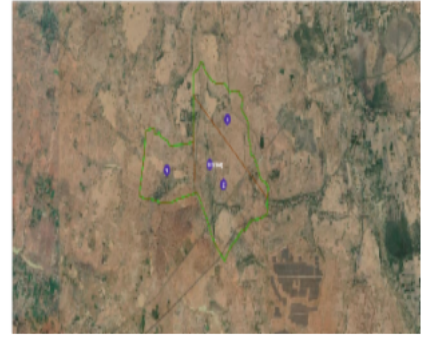

Nazri Naksha

Google Map View