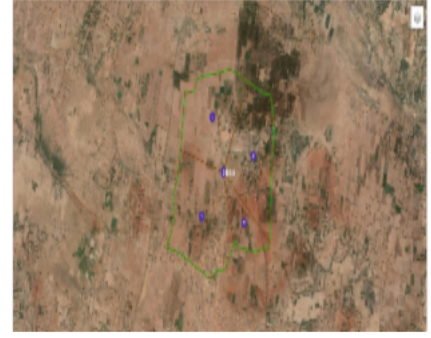

Nazri Naksha

Google Map View