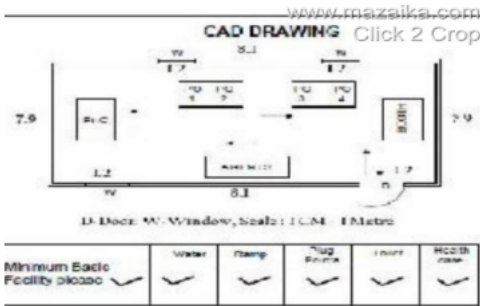

**Polling Station Building Front View**

Date: 8/27/2016  
Time: 4:50:52 PM **ELEVATION**

**Polling Station Front View**

Date: 8/27/2016  
Time: 4:50:52 PM **ELEVATION**

**Cad View**

Date: 8/27/2016  
Time: 4:50:52 PM