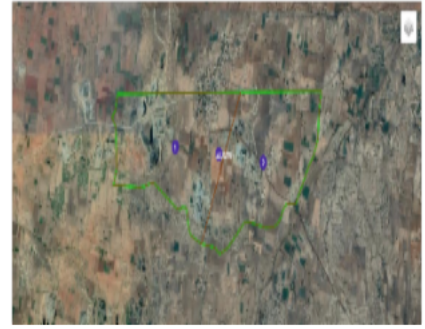

Nazri Naksha

Google Map View