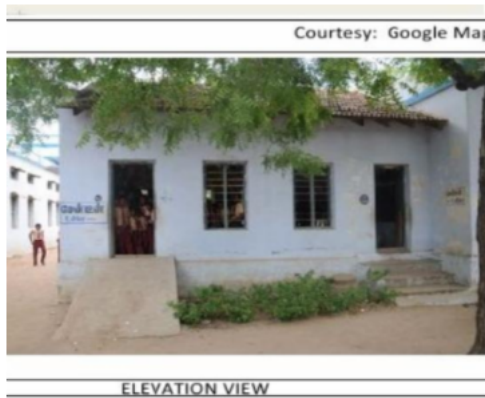

Polling Station Building Front View