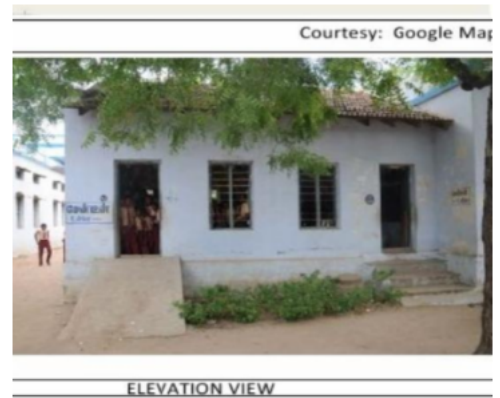

Polling Station Front View