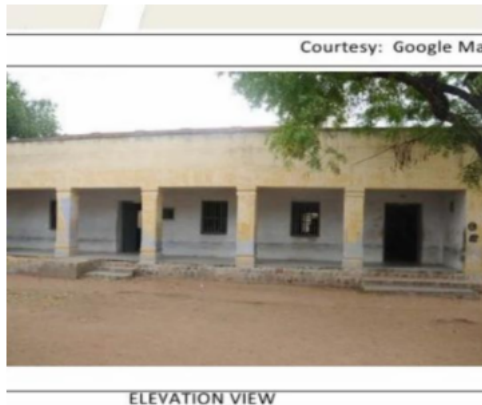

Polling Station Building Front View

ELEVATION VIEW