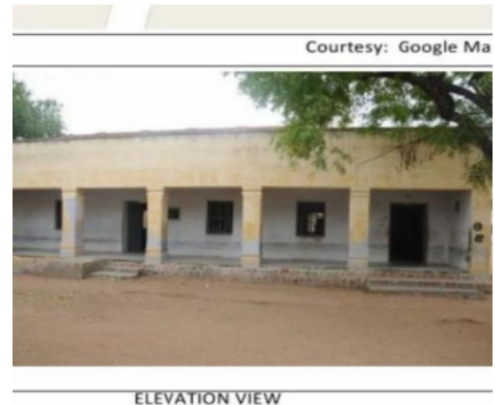

Polling Station Front View

ELEVATION VIEW