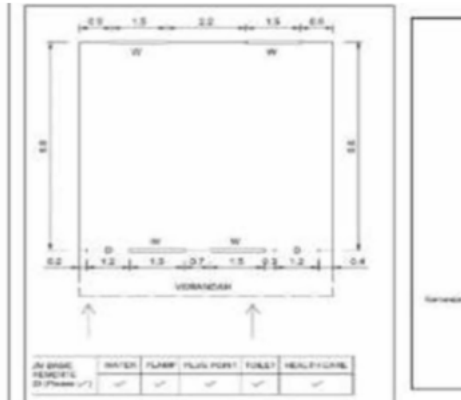

Nazri Naksha

Google Map View

Polling Station Building Front View

Polling Station Front View

Cad View

Key MAP View