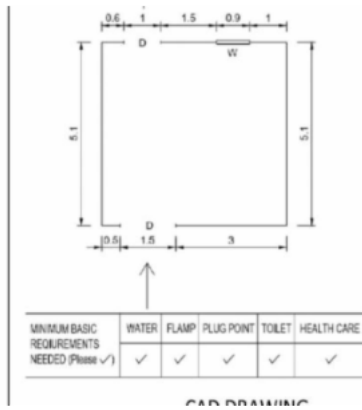

Nazri Naksha

Google Map View

Polling Station Building Front View

Polling Station Front View

Cad View

Key MAP View