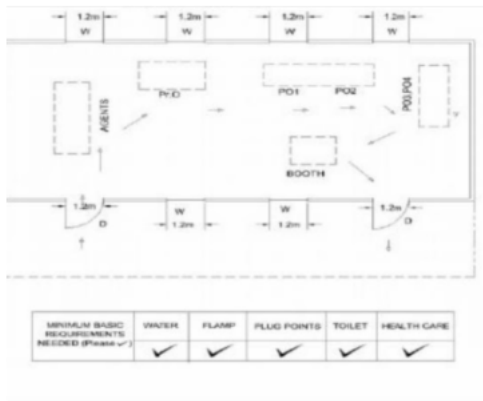

Nazri Naksha

Google Map View

Polling Station Building Front View

Polling Station Front View

Cad View

Key MAP View