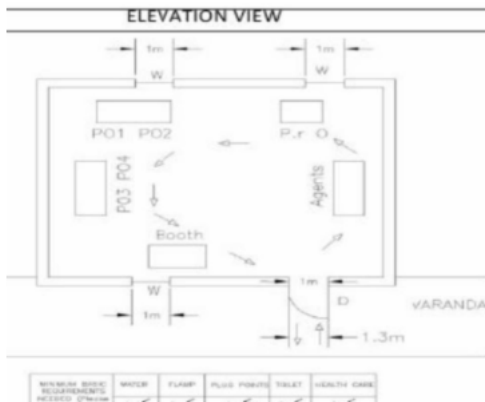

Nazri Naksha

Google Map View

Polling Station Building Front View

Polling Station Front View

Cad View

Key MAP View