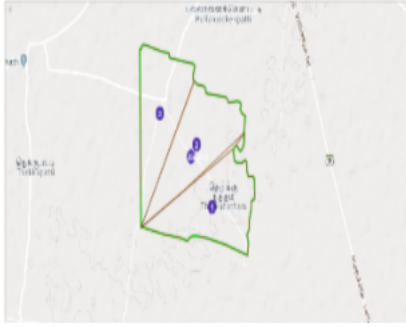

Nazri Naksha

Google Map View