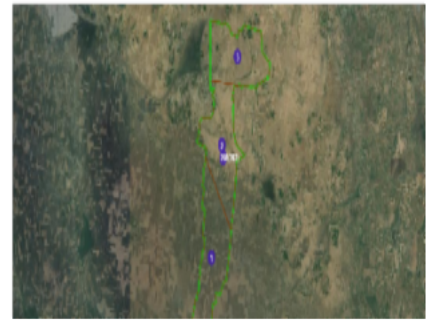

Nazri Naksha

Google Map View