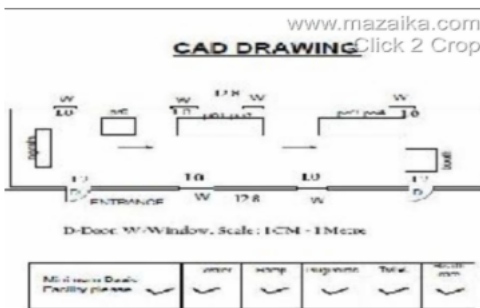

ELEVATION

Date: 04/12/2015
Time: 7:54:16 AM

Polling Station Front View

ELEVATION

Date: 04/12/2015
Time: 7:54:16 AM

Cad View

Date: 9/12/2015
Time: 7:54:16 AM

Key MAP View