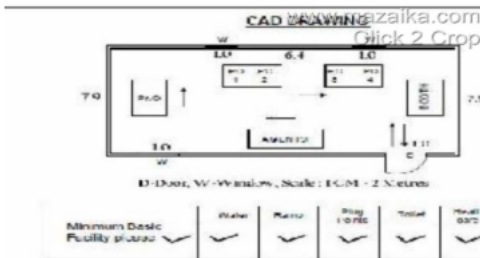

Date: 9/12/2015
Time: 7:54:14 AM

ELEVATION

Polling Station Front View

Date: 9/12/2015
Time: 7:54:14 AM

ELEVATION

Cad View

Date: 9/12/2015
Time: 7:54:14 AM

Key MAP View