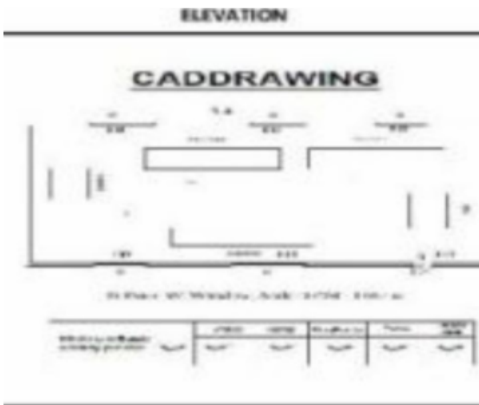

Nazri Naksha

Google Map View

Polling Station Building Front View

Polling Station Front View

Cad View

Key MAP View