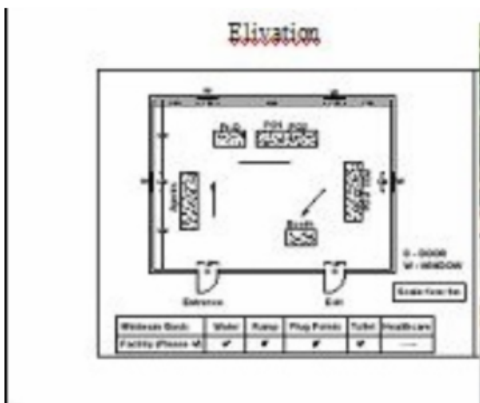

Nazri Naksha

Google Map View

Polling Station Building Front View

Polling Station Front View

Cad View

Key MAP View