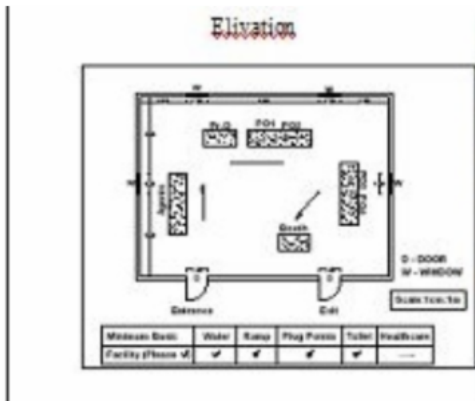

Nazri Naksha

Google Map View

Polling Station Building Front View

Polling Station Front View

Cad View

Key MAP View