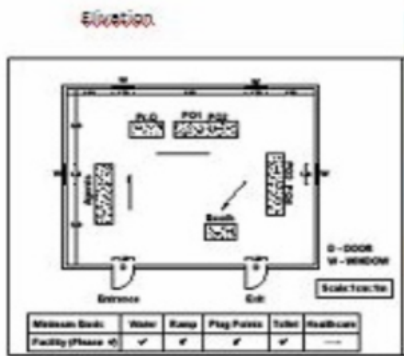

Nazri Naksha

Google Map View

Polling Station Building Front View

Polling Station Front View

Cad View

Key MAP View