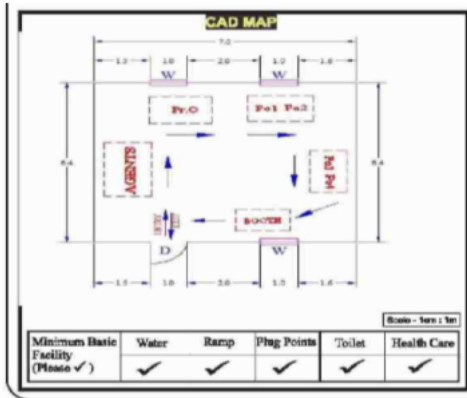

Nazri Naksha

Google Map View

Polling Station Building Front View

Polling Station Front View

Cad View

Key MAP View