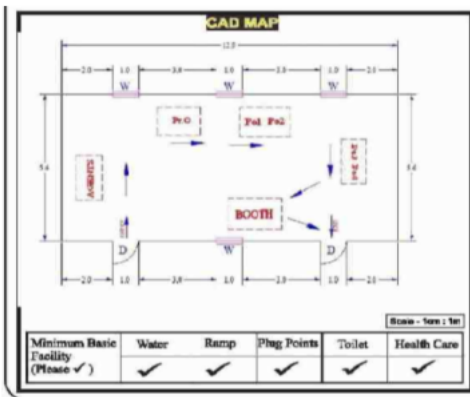

Nazri Naksha

Google Map View

Polling Station Building Front View

Polling Station Front View

Cad View

Key MAP View