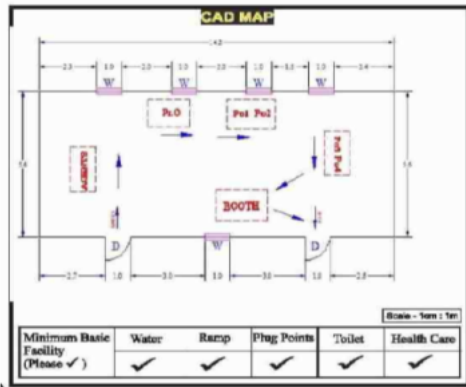

Nazri Naksha

Google Map View

Polling Station Building Front View

Polling Station Front View

Cad View

Key MAP View