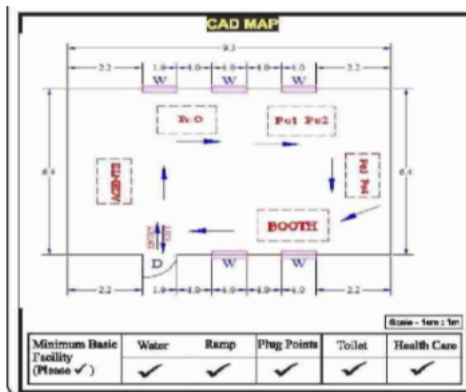

Nazri Naksha

Google Map View

Polling Station Building Front View

Polling Station Front View

Cad View

Key MAP View