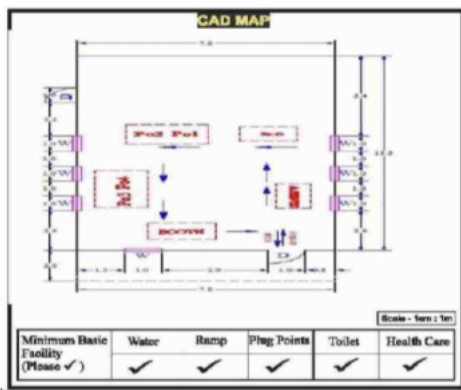

Nazri Naksha

Google Map View

Polling Station Building Front View

Polling Station Front View

Cad View

Key MAP View