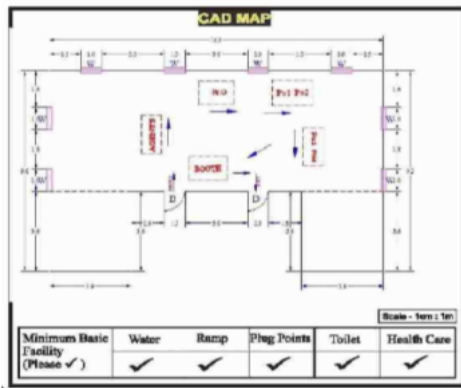

Nazri Naksha

Google Map View

Polling Station Building Front View

Polling Station Front View

Cad View

Key MAP View