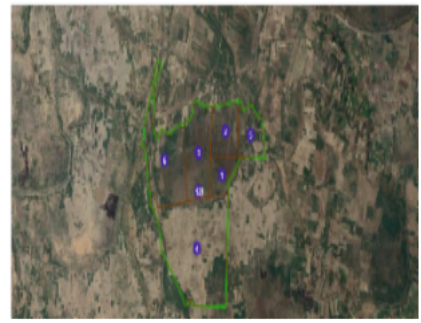

Nazri Naksha

Google Map View