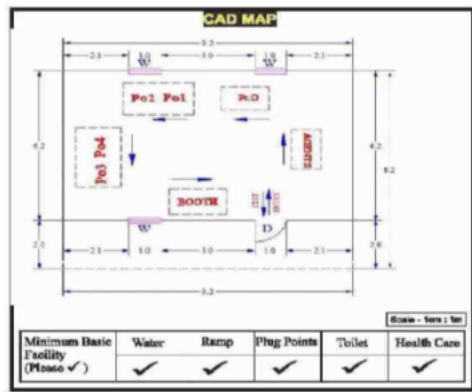

Nazri Naksha

Google Map View

Polling Station Building Front View

Polling Station Front View

Cad View

Key MAP View