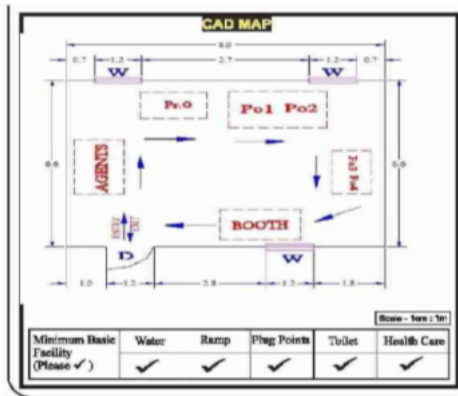

Nazri Naksha

Google Map View

Polling Station Building Front View

Polling Station Front View

Cad View

Key MAP View