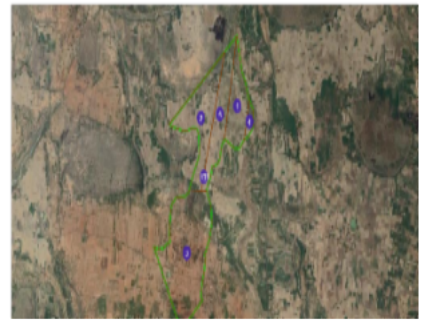

Nazri Naksha

Google Map View