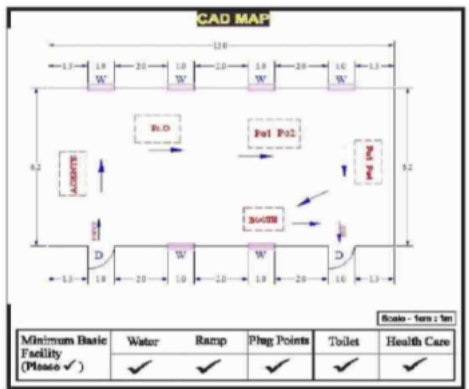

Nazri Naksha

Google Map View

Polling Station Building Front View

Polling Station Front View

Cad View

Key MAP View