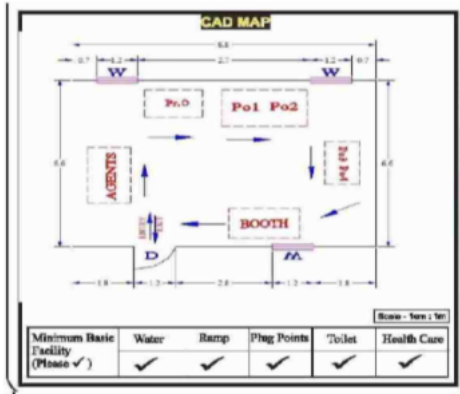

Nazri Naksha

Google Map View

Polling Station Building Front View

Polling Station Front View

Cad View

Key MAP View