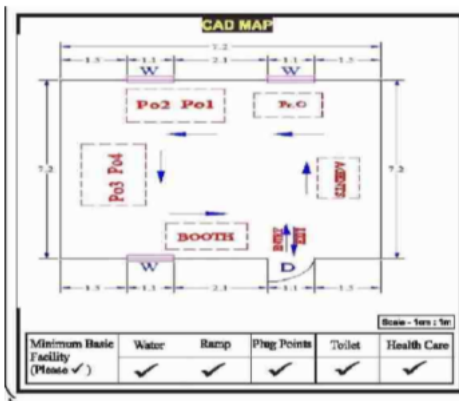

Nazri Naksha

Google Map View

Polling Station Building Front View

Polling Station Front View

Cad View

Key MAP View