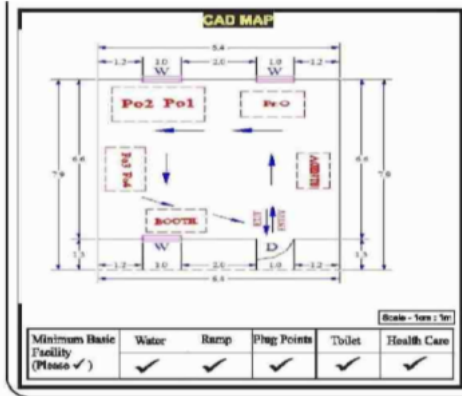

Nazri Naksha

Google Map View

Polling Station Building Front View

Polling Station Front View

Cad View

Key MAP View