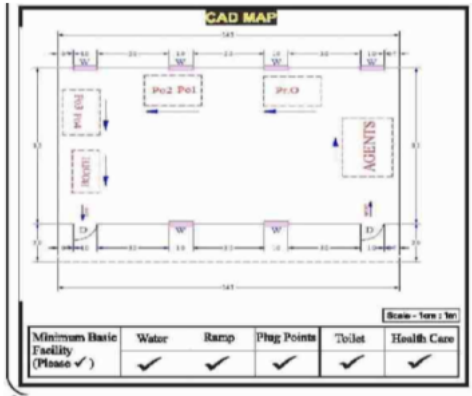

Nazri Naksha

Google Map View

Polling Station Building Front View

Polling Station Front View

Cad View

Key MAP View