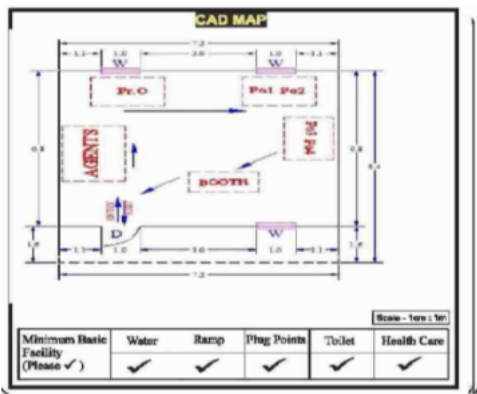

Nazri Naksha

Google Map View

Polling Station Building Front View

Polling Station Front View

Cad View

Key MAP View