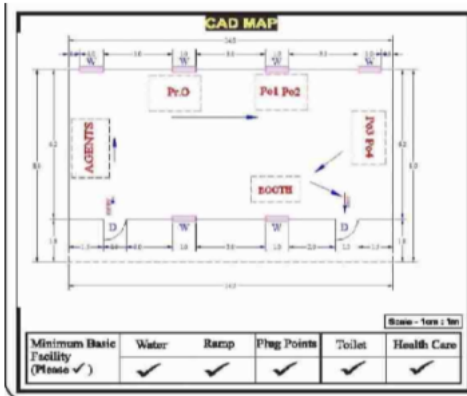

Nazri Naksha

Google Map View

Polling Station Building Front View

Polling Station Front View

Cad View

Key MAP View