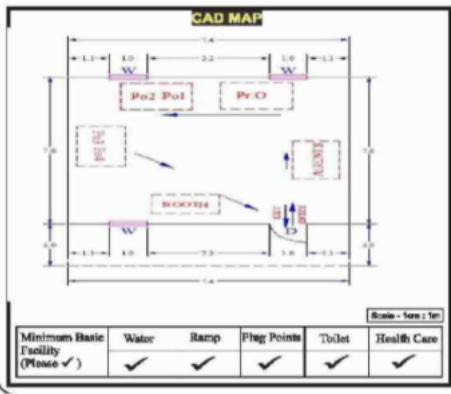

Nazri Naksha

Google Map View

Polling Station Building Front View

Polling Station Front View

Cad View

Key MAP View