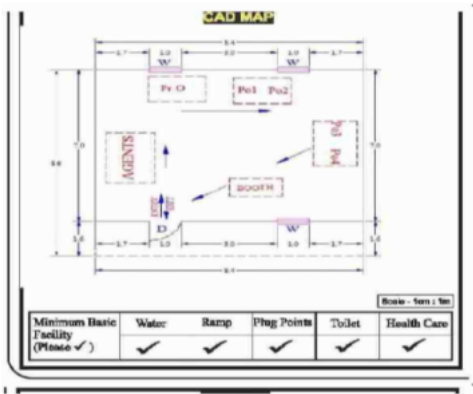

Nazri Naksha

Google Map View

Polling Station Building Front View

Polling Station Front View

Cad View

Key MAP View