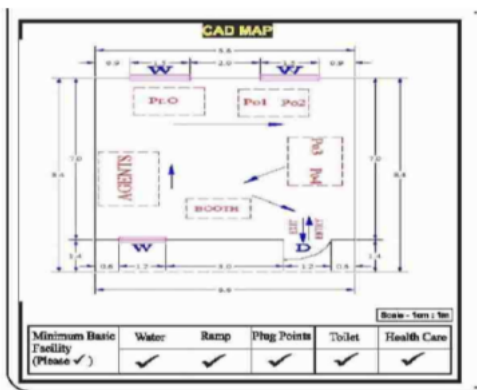

Nazri Naksha

Google Map View

Polling Station Building Front View

Polling Station Front View

Cad View

Key MAP View