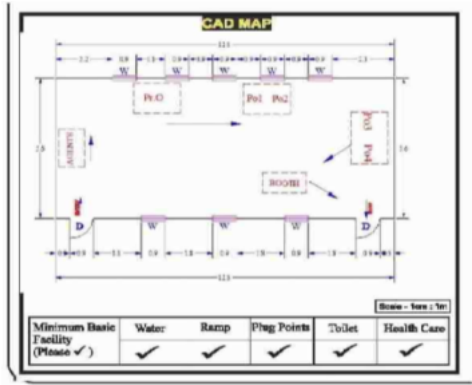

Nazri Naksha

Google Map View

Polling Station Building Front View

Polling Station Front View

Cad View

Key MAP View