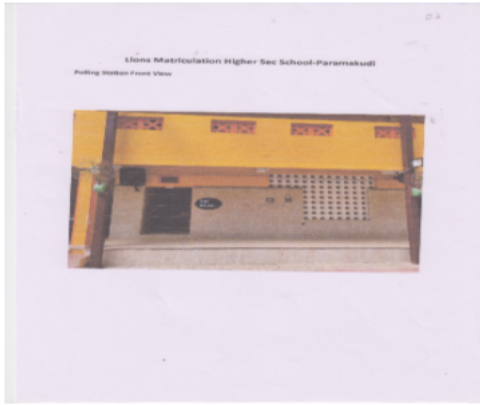

Polling Station Building Front View