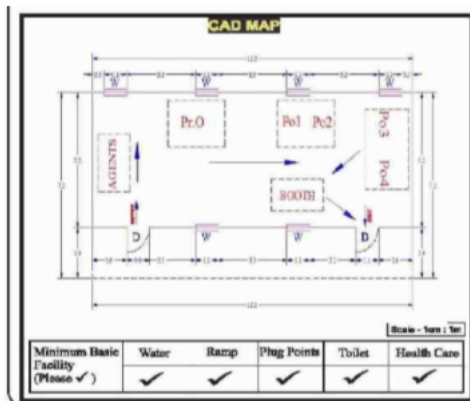

Nazri Naksha

Google Map View

Polling Station Building Front View

Polling Station Front View

Cad View

Key MAP View