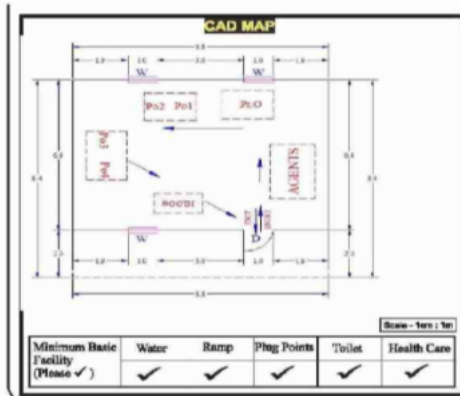

Nazri Naksha

Google Map View

Polling Station Building Front View

Polling Station Front View

Cad View

Key MAP View