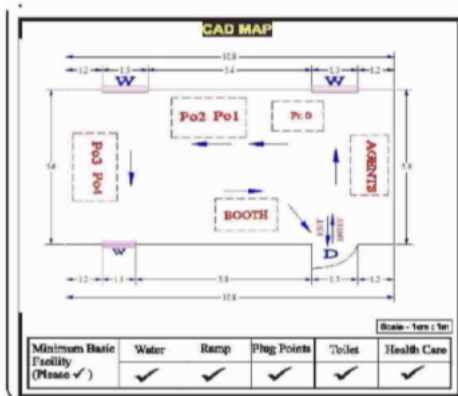

Nazri Naksha

Google Map View

Polling Station Building Front View

Polling Station Front View

Cad View

Key MAP View