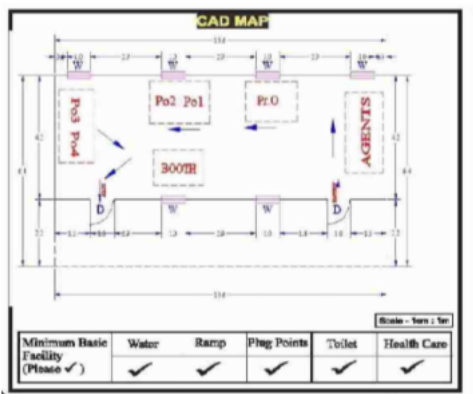

Nazri Naksha

Google Map View

Polling Station Building Front View

Polling Station Front View

Cad View

Key MAP View