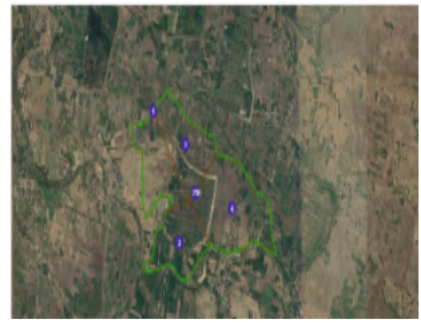

Nazri Naksha

Google Map View