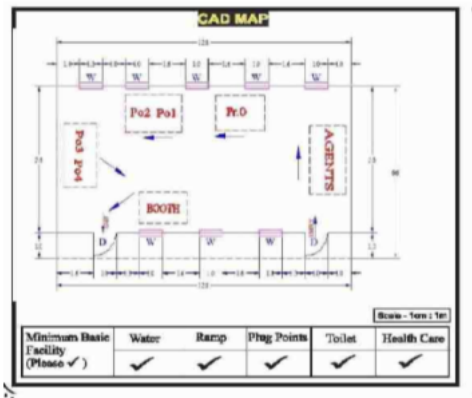

Nazri Naksha

Google Map View

Polling Station Building Front View

Polling Station Front View

Cad View

Key MAP View