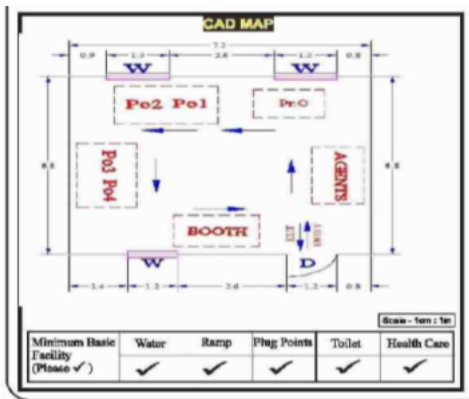

Nazri Naksha

Google Map View

Polling Station Building Front View

Polling Station Front View

Cad View

Key MAP View